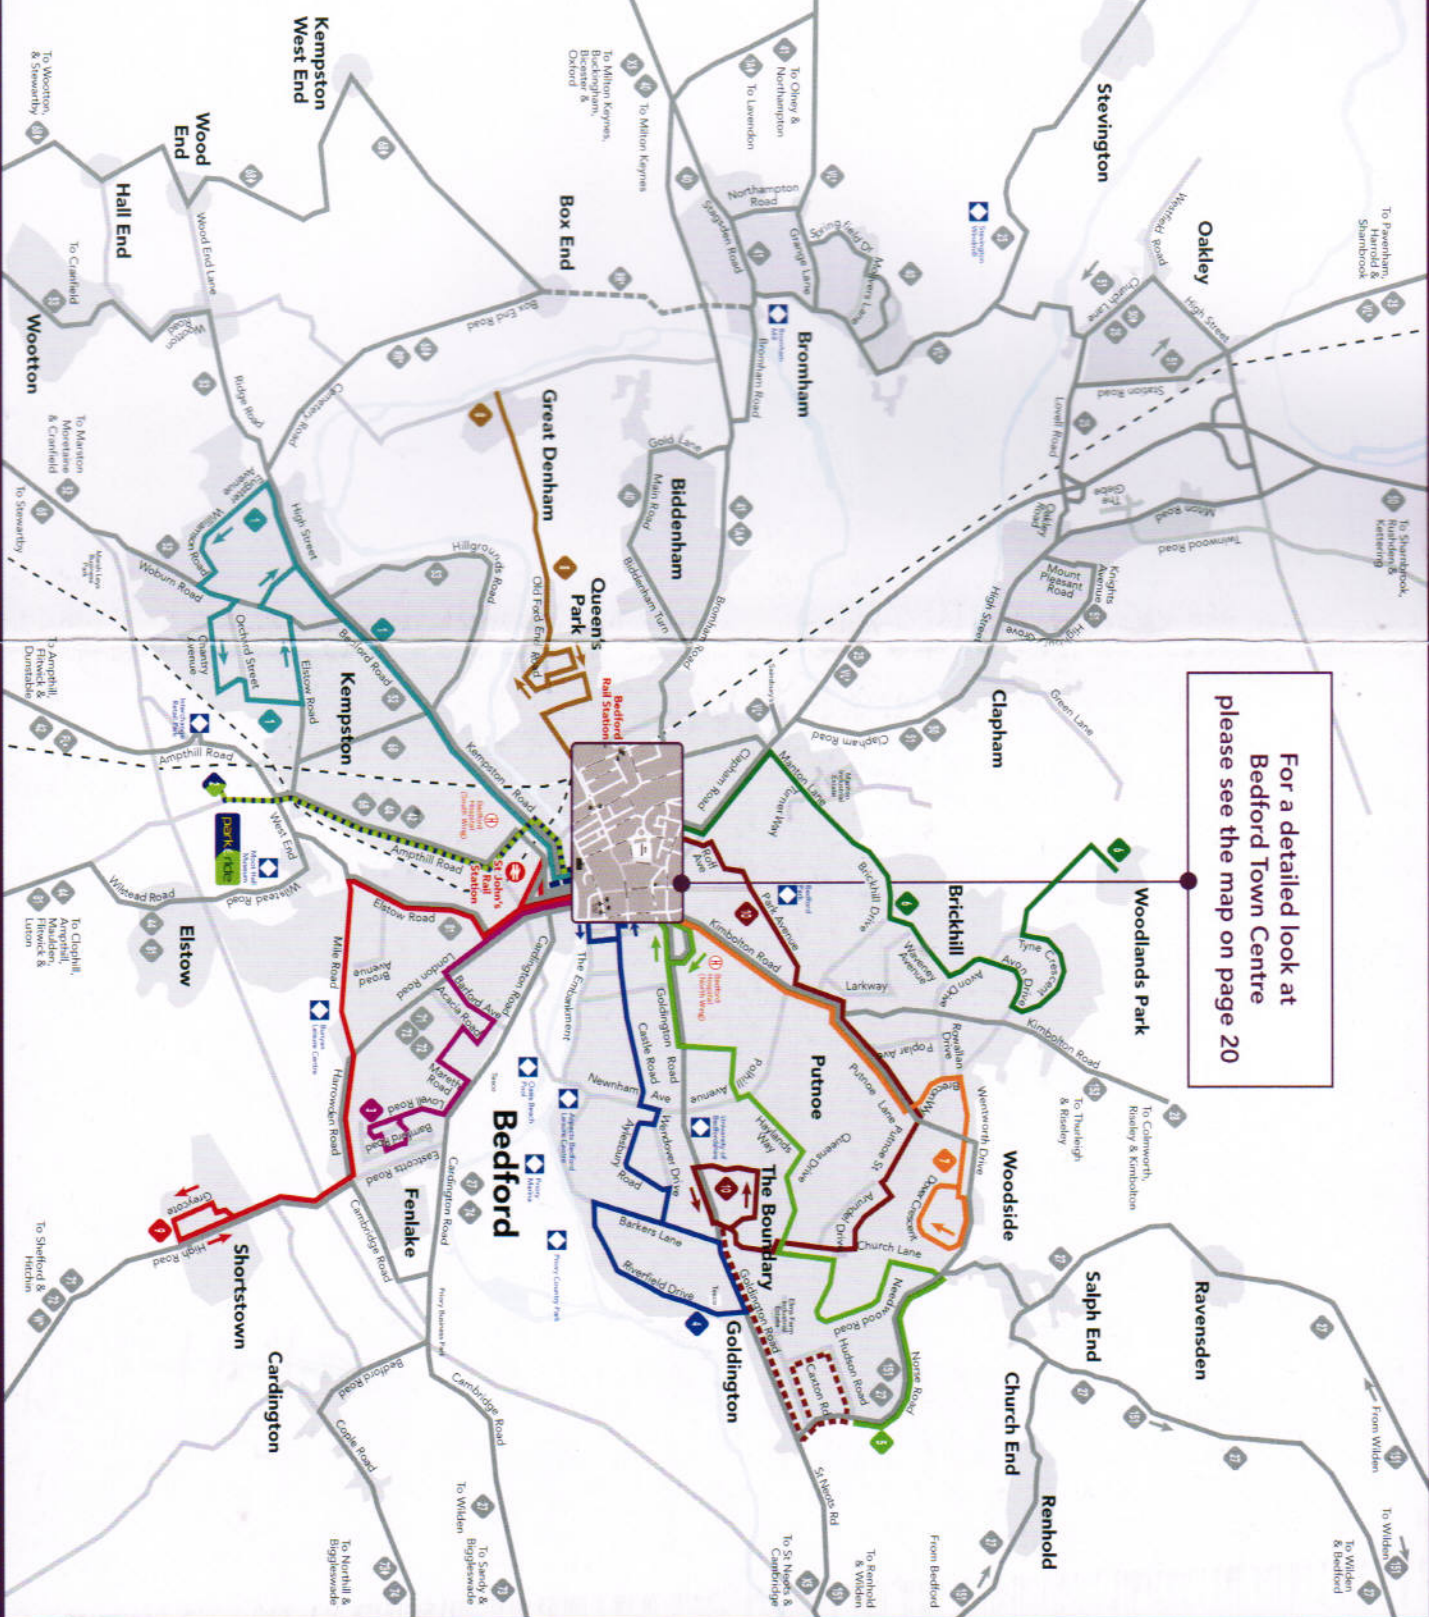

Bedford Town Map

Route	Service & Direction
	Stagecoach service 1 (From Centre - Bedford Hospital Bedford Road - Kempston)
	Park & Ride service 2 (From Centre - Bedford Hospital Elstow Hill & Wood)
	Stagecoach service 3 (From Centre - Fenlake)
	Stagecoach service 4 (From Centre - Woodlands Park Goldington)
	Stagecoach service 5 (From Centre - Handwood Road - East Farm)
	Stagecoach service 6 (From Centre - Bouldon Drive - Woodlands Estate)
	Stagecoach service 7 (From Centre - Woodside)
	Stagecoach service 8 (From Centre - Queens Park - Great Denham)
	Stagecoach service 9 (From Centre - Elstow Road - Mole Road - Hendon Road - Hendon Station - Bicester - Oxford)
	Stagecoach service 10 (From Centre - Putloe - Goldington - Crayke)
	Other bus routes
	Other roads not served
	Runs Sundays, Bank Holidays and/or Evenings only
	Runs certain days only

For a detailed look at Bedford Town Centre please see the map on page 20