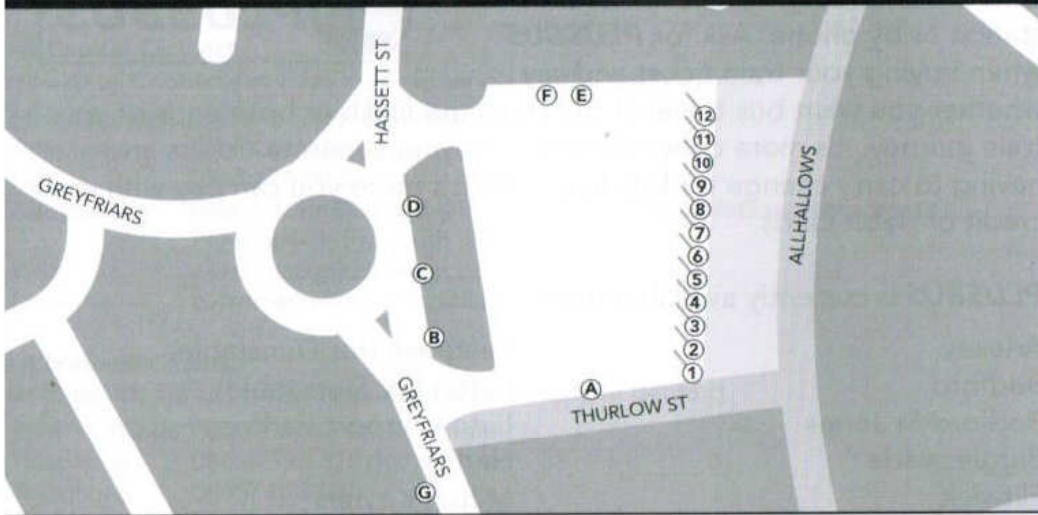

Where to Catch Your Bus

Bus Station

Town Centre

Where to Catch Your Bus

Service No.	Destination	Bus Station & Town Centre	Bedford Hospital	
			From Town Centre	To Town Centre
		Bay/Stop	Bay/Stop	Bay/Stop
1	Kempston	2, P1	B	A
1A	Lavendon	11	-	-
2 (P&R)	Elstow Park & Ride	3, P3	D, F	C, E
3	Fenlake	A, P3	-	-
4	Goldington (Riverfield Drive)	D, P4	-	-
5	Elms Farm (Norse Road)	4, P4	-	-
6	Woodlands Estate	5, R2*, R3*	-	-
7	Woodside (Dover Crescent)	B, P4	-	-
8	Great Denham	C	-	-
9	Shortstown	6, P3	-	-
10	Goldington Green	B	-	-
25	Sharnbrook	G	-	-
27	Wilden via Goldington	G	-	-
27	Wilden via Willington	G, P2	-	-
28	Kimbolton	G	-	-
40	Milton Keynes	11, R2*, R3*	-	-
41	Northampton	11, R2*, R3*	-	-
42 (GP)	Dunstable	9, P2	D, F	C, E
42 (SC)	Flitwick	9, P2	D, F	C, E
44	Flitwick/Silsoe	8, P2	D, F	C, E
50	Kettering	10, R2#, R3#	-	-
51	Oakley/Rushden	10	-	-
52	Cranfield (including University)	1, P1	B	A
53	Wootton	1, P1	B	A
68	Stewartby	5, P1	F	E
71	Hitchin via Henlow Camp	7, P2	-	-
72	Hitchin via Arlesey	7, P2	-	-
73	Biggleswade via Moggerhanger	7, P2	-	-
74	Biggleswade via Cople	7, P2	-	-
81	Luton	8, P2	-	-
151	Salph End	X	-	-
152	Riseley	X	-	-
153	Little Staughton	X	-	-
X5	Cambridge	E	-	-
X5	Oxford	12	-	-
305	Liverpool	A	-	-
305	Southend-on-Sea	A	-	-
314	Liverpool & Southport	A	-	-
326	Sunderland & Newcastle-upon-Tyne	A	-	-

* Calls at Bedford Rail Station R2 from the Town Centre and R3 to Town Centre.

Calls at Bedford Rail Station at 1858 & 1958 Mondays to Saturdays to Kettering via Clapham, Oakley, Sharnbrook & Rushden and at 0705 to the Bus Station Mondays to Saturdays.

X Arrives and departs from Harper Street Stop X.