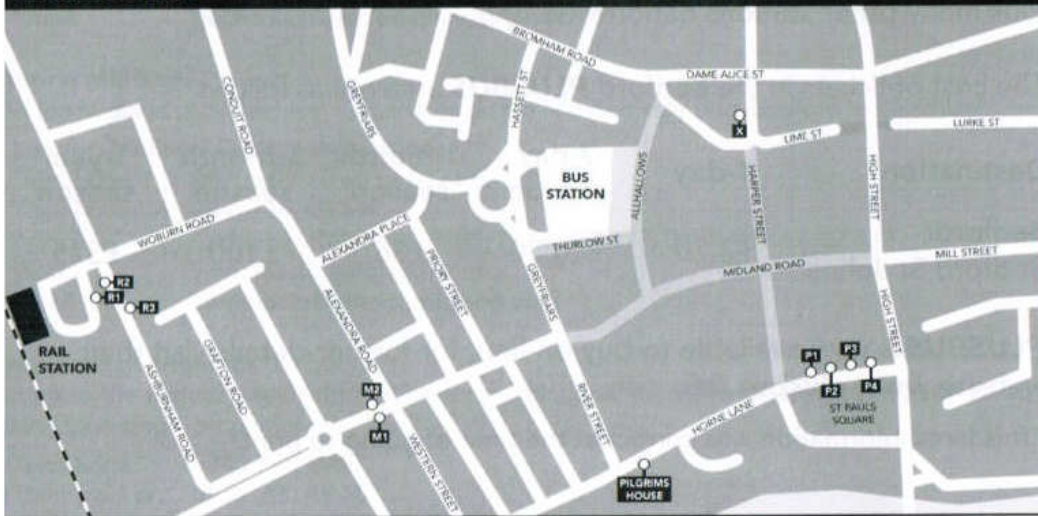

Where to Catch Your Bus

Bus Station

Town Centre

Where to Catch Your Bus

Service No.	Destination	Bus Station & Town Centre	Bedford Hospital	
			From Town Centre	To Town Centre
		Bay/Stop	Bay/Stop	Bay/Stop
1	Kempston	2, P1	B	A
1A	Lavendon	11	-	-
2 (P&R)	Elstow Park & Ride	3, P3	D, F	C, E
3	Fenlake	A, P3	-	-
4	Goldington (Riverfield Drive)	D, P4	-	-
5	Elms Farm (Norse Road)	4, P4	-	-
6	Woodlands Estate	5, R2*, R3*	-	-
7	Woodside (Dover Crescent)	B, P4	-	-
8	Great Denham	C	-	-
9	Shortstown	6, P3	-	-
10	Goldington Green	B	-	-
25	Sharnbrook	G	-	-
27	Wilden via Goldington	G	-	-
27	Wilden via Willington	G, P2	-	-
28	Kimbolton	G	-	-
40	Milton Keynes	11, R2*, R3*	-	-
41	Northampton	11, R2*, R3*	-	-
42 (GP)	Dunstable	9, P2	D, F	C, E
42 (SC)	Flitwick	9, P2	D, F	C, E
44	Flitwick/Silsoe	8, P2	D, F	C, E
50	Kettering	10, R2#, R3#	-	-
51	Oakley/Rushden	10	-	-
52	Cranfield (including University)	1, P1	B	A
53	Wootton	1, P1	B	A
68	Stewartby	5, P1	F	E
71	Hitchin via Henlow Camp	7, P2	-	-
72	Hitchin via Arlesey	7, P2	-	-
73	Biggleswade via Moggerhanger	7, P2	-	-
74	Biggleswade via Cople	7, P2	-	-
81	Luton	8, P2	-	-
151	Salph End	X	-	-
152	Riseley	X	-	-
153	Little Staughton	X	-	-
X5	Cambridge	E	-	-
X5	Oxford	12	-	-
305	Liverpool	A	-	-
305	Southend-on-Sea	A	-	-
314	Liverpool & Southport	A	-	-
326	Sunderland & Newcastle-upon-Tyne	A	-	-

* Calls at Bedford Rail Station R2 from the Town Centre and R3 to Town Centre.

Calls at Bedford Rail Station at 1858 & 1958 Mondays to Saturdays to Kettering via Clapham, Oakley, Sharnbrook & Rushden and at 0705 to the Bus Station Mondays to Saturdays.

X Arrives and departs from Harper Street Stop X.