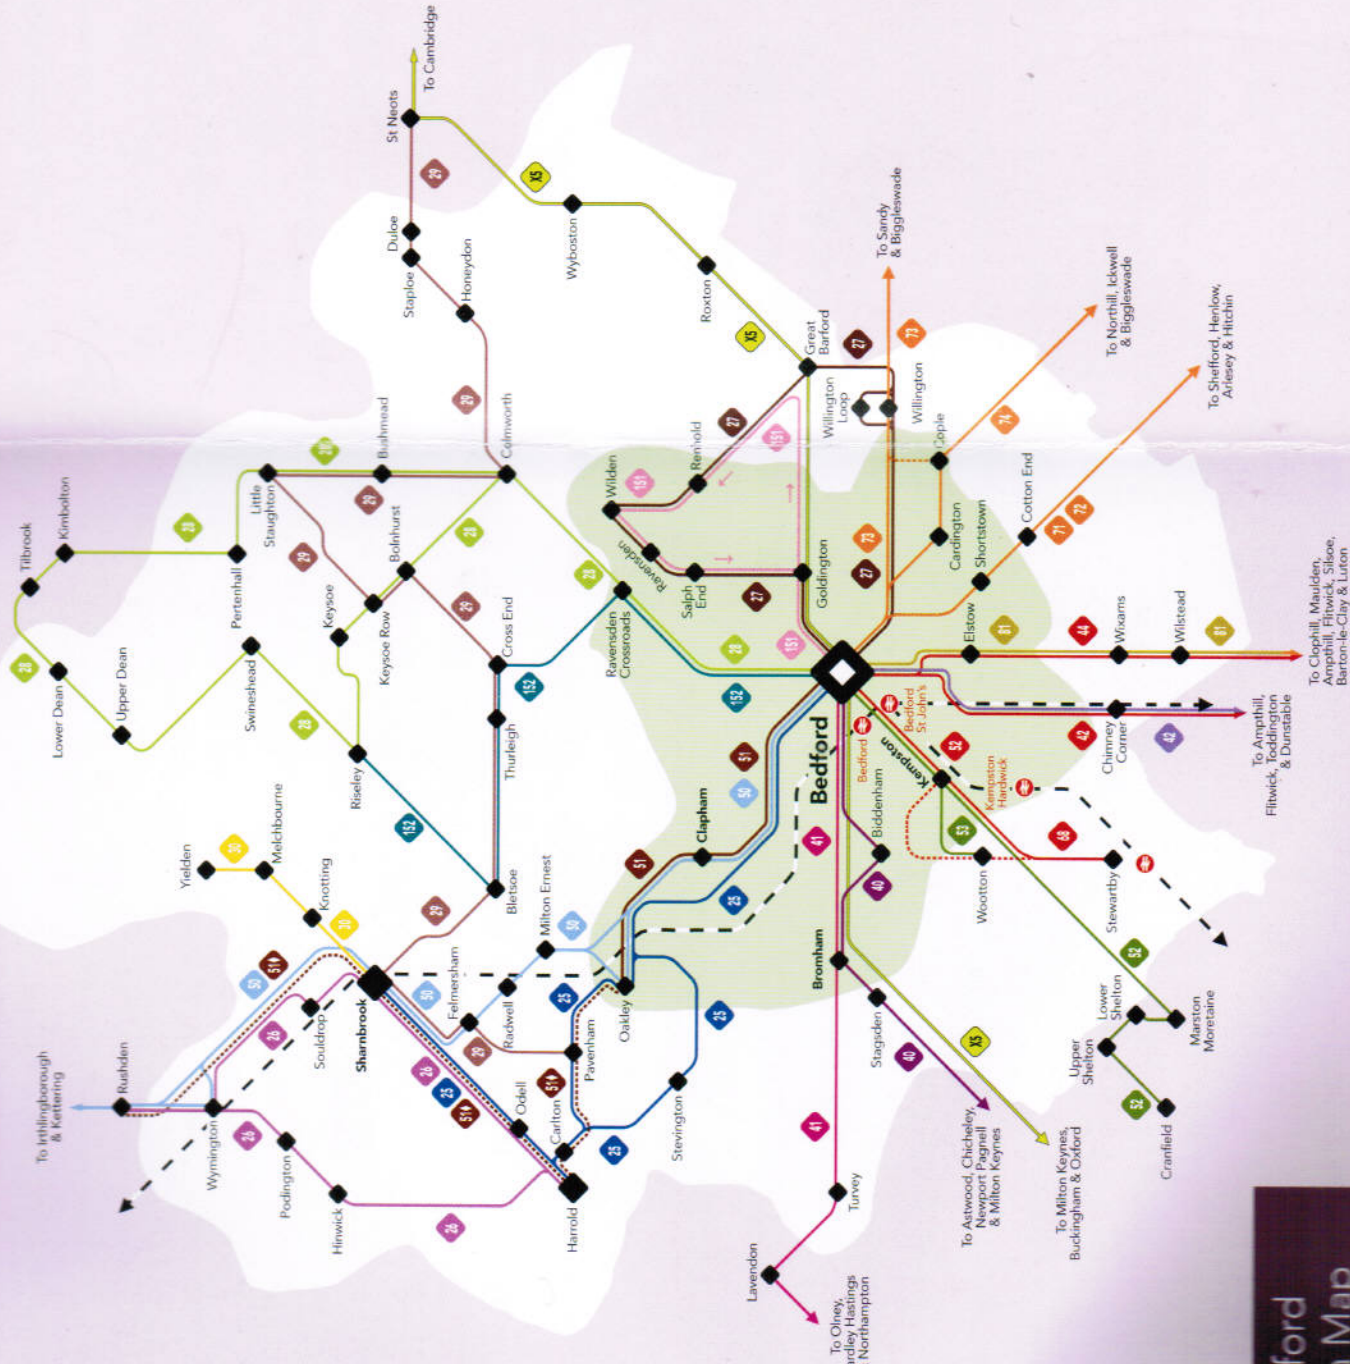

**Key**

-  Bus routes (see below for details)
-  Bus routes operating less frequently (grey colour)
-  Bedford PlusBus Zone
-  Route continuation
-  Rail lines and stations

**Principal bus routes & operators in Bedford**

-  Bedford Borough Council service 30
-  Cedar Coaches service 151
-  Cedar Coaches service 152
-  Grant Palmer service 25
-  Grant Palmer service 26
-  Grant Palmer service 27
-  Grant Palmer service 28
-  Grant Palmer service 29
-  Grant Palmer services 42, 44, 68
-  Stagecoach service 40
-  Stagecoach service 41
-  Stagecoach service 42
-  Stagecoach service 50
-  Stagecoach service 51
-  Stagecoach services 52, 53
-  Stagecoach services 71, 72, 73, 74
-  Stagecoach service 81
-  Stagecoach service X5

**Bedford Area Map**

Background views