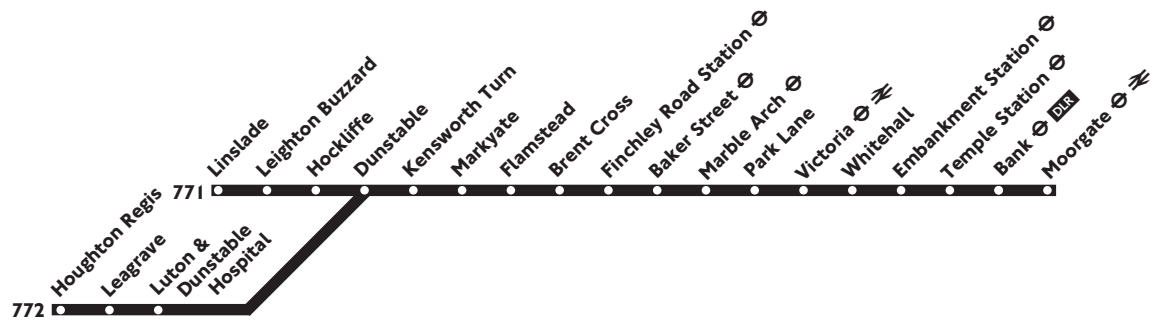

771 772

Linslade/Houghton Regis - Brent Cross - Moorgate

Monday to Friday mornings

TfL Bus Passes, Travelcards, Saver Tickets and Oyster Cards are NOT accepted on this service.

Cash fares may differ from those charged on other local bus services.

LIMITED STOP SERVICES - COACHES ONLY STOP AT POINTS SHOWN BELOW

Monday - Friday

	771	772	771
Linslade <i>The Hare</i>	0601	---	0620
Linslade <i>Derwent Road, Coniston Road</i>	0602	---	0622
Linslade <i>Derwent Road, Lomond Drive</i>	0603	---	0623
Linslade <i>Bideford Green</i>	0604	---	0624
Linslade <i>Milebush, Soulbury Road</i>	0605	---	0625
Linslade <i>Knaves Hill, Soulbury Road</i>	0606	---	0626
Linslade <i>Old Road, Fish Shop</i>	0607	---	0627
Leighton Buzzard <i>Hockliffe Street, White House</i>	0610	---	0630
Leighton Buzzard <i>Hockliffe Road, Brooklands Drive</i>	0612	---	0632
Leighton Buzzard <i>Hockliffe Road, Meadow Way</i>	0614	---	0634
Hockliffe <i>White Hart</i>	0619	---	0639
Dunstable <i>French's Avenue</i>	0625	---	0645
Dunstable <i>Bedfordshire Council Offices</i>	0626	---	0646
Dunstable <i>The Wheatsheaf</i>	0627	---	0647
Dunstable <i>The Quadrant</i>	0628	---	0648
Houghton Regis <i>Bedford Square</i>		0611	
Sundon Road <i>St Andrew's Lane</i>		0613	
Harvest Home <i>Public House</i>		0615	
Parkside <i>Dog & Duck</i>		0616	
Wheatfield Road <i>Radnor Road</i>		0622	
Tomlinson Avenue <i>Shops</i>		0625	
Leagrave High Street <i>Tomlinson Avenue</i>		0626	
Leagrave High Street <i>Pastures Way</i>		0627	
Lewsey Road <i>School</i>		0628	
Luton & Dunstable Hospital		0629	
Dunstable <i>Dunstable Road, Skimpot Road</i>		0631	
Dunstable <i>Luton Road, Ewe & Lamb</i>		0633	
Dunstable <i>The Square</i>	0630	0638	0650
Dunstable <i>Great Northern Road</i>	0631	0639	0651
Dunstable <i>Hartwell Car Sales</i>	0632	0640	0652
Kensworth Turn	0634	0642	0655
Markyate <i>A5 bus layby</i>	0637	0645	0657
Flamstead <i>Friars Wash</i>	0640	0647	0700
Brent Cross <i>A41 slip road</i>	0706	0726	0730
Hendon Way <i>Finchley Road</i>	0710	0730	0734
Finchley Road Station ☺	0715	0736	0739
Lords Cricket Ground	0718	0738	0742
Baker Street Station ☺	0721	0741	0745
Marble Arch <i>Oxford Street</i> ☺	0726	0746	0752
Park Lane <i>Hilton Hotel</i>	0729	0751	0755
Victoria <i>Royal Mews opposite Rubens Hotel</i> ☺ ☹	0732	0754	0758
Victoria Street <i>Westminster Abbey (stop S)</i>	0737	0759	0803
Whitehall	0740	0801	0805
Embankment Station ☺	0745	0802	0809
Temple Station ☺	0748	0806	0810
Queen Victoria Street <i>Mermaid Theatre</i>	0749	0807	0811
Bank <i>Queen Victoria Street</i> ☺ DLR	0753	0811	0815
Moorgate <i>Finsbury Square</i> ☺ ☹	0758	0816	0820

No service Saturday, Sunday or Public Holidays

Operated by Marshalls Coaches (0844 879 4441) 10.1.11_T771/1