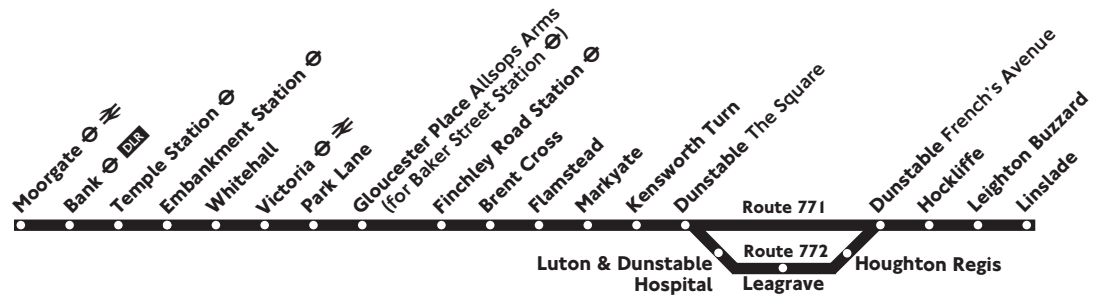

771 772

Moorgate - Brent Cross - Linslade

Monday to Friday mornings

TfL Bus Passes, Travelcards, Saver Tickets and Oyster Cards are NOT accepted on this service.
Cash fares may differ from those charged on other local bus services.
LIMITED STOP SERVICES - COACHES ONLY STOP AT POINTS SHOWN BELOW

Monday - Friday

	771	771	772	771
Moorgate Finsbury Square	1620	1655	1725	1800
Bank Queen Victoria Street (Stop MC)	1627	1702	1732	1807
Queen Victoria Street (Stop SF)	1629	1704	1734	1809
Temple Station	1633	1708	1738	1813
Embankment Station	1635	1710	1740	1815
Whitehall	1639	1714	1744	1819
Victoria Street Westminster Abbey (Stop T)	1642	1717	1747	1822
Victoria Royal Mews, Rubens Hotel	1646	1721	1751	1826
Park Lane Hilton Hotel	1651	1726	1756	1831
Gloucester Place George Street	1656	1732	1802	1836
Gloucester Place Allsop Arms	1659	1735	1805	1839
Lords Cricket Ground	1704	1740	1810	1844
Finchley Road Station	1708	1744	1814	1848
Hendon Way Finchley Road	1712	1748	1818	1852
Brent Cross A41 slip road	1717	1753	1823	1857
Flamstead Friars Wash	1740	1815	1845	1920
Markyate A5 bus layby	1742	1817	1847	1922
Kensworth Turn	1744	1819	1849	1924
Dunstable Hartwell Car Sales	1748	1823	1853	1928
Dunstable Great Northern Road	1750	1825	1855	1930
Dunstable The Square	1752	1827	1857	1932
Dunstable Luton Road, Ewe & Lamb			1901	
Dunstable Dunstable Road/Skimpot Road			1903	
Luton & Dunstable Hospital			1905	
Lewsey Road School			1906	
Leagrave High Street Pastures Way			1907	
Leagrave High Street Tomlinson Avenue			1909	
Tomlinson Avenue Shops			1910	
Wheatfield Road Radnor Road			1911	
Parkside Dog & Duck			1917	
Harvest Home Public House			1919	
Sundon Road St Andrew's Lane			1920	
Houghton Regis Bedford Square			1922	
Dunstable The Quadrant	1754	1829		1934
Dunstable The Wheatsheaf	1755	1830		1935
Dunstable Bedfordshire Council Offices	1757	1832		1937
Dunstable French's Avenue	1759	1834	1925	1939
Hockliffe White Hart	1805	1840	1930	1945
Leighton Buzzard Hockliffe Road, Meadow Way	1810	1845	1935	1950
Leighton Buzzard Hockliffe Road, Brooklands Drive	1811	1846	1936	1951
Leighton Buzzard Hockliffe Street, White House	1812	1847	1939	1952
Linslade Old Road, Fish Shop	1815	1850	1942	1955
Linslade Knaves Hill, Soulbury Road	1816	1851	1943	1956
Linslade Milebush, Soulbury Road	1817	1852	1944	1957
Linslade Bideford Green	1818	1853	1945	1958
Linslade Derwent Road, Lomond Drive	1819	1854	1946	1959
Linslade Derwent Road, Coniston Road	1820	1855	1947	2000
Linslade The Hare	1822	1857	1948	2002

No service Saturday, Sunday or Public Holidays

Operated by Marshalls Coaches (0844 879 4441) 10.1.11_T771/2

*You pay no more than 5p per minute if calling from a BT Landline. There may be a connection charge. Charges from mobiles or other landline providers may vary.